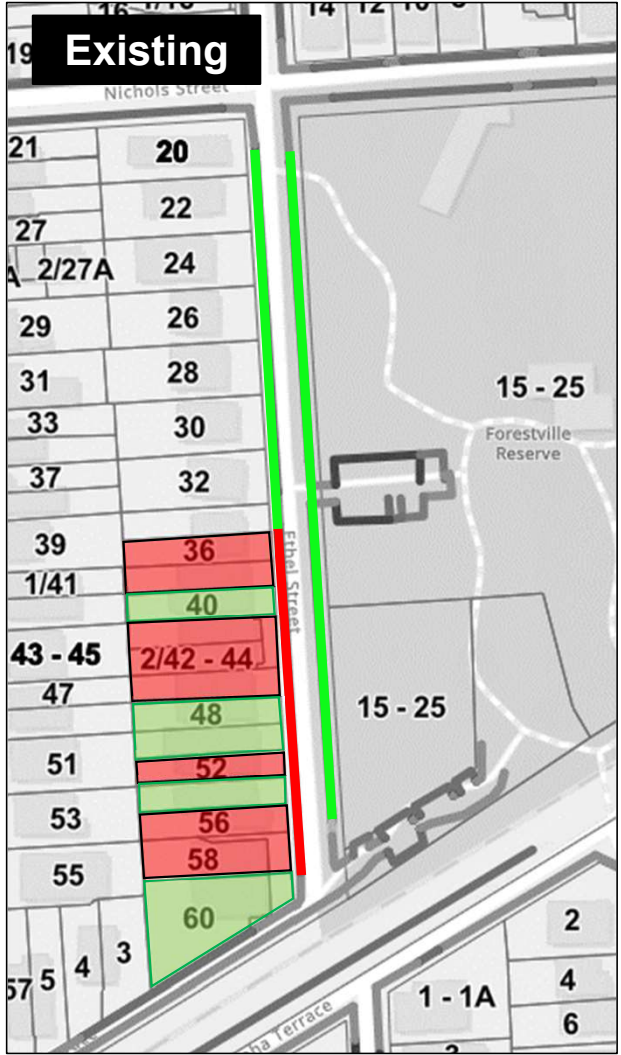

Ethel Street, Forestville Permit Zone Parking Control Changes

Legend:

- Property with Off-Street Parking
- Property without Off-street parking
- Permit Zone (24/7)
- 2P Control (9am-5pm, Mon-Sun)
- Unrestricted