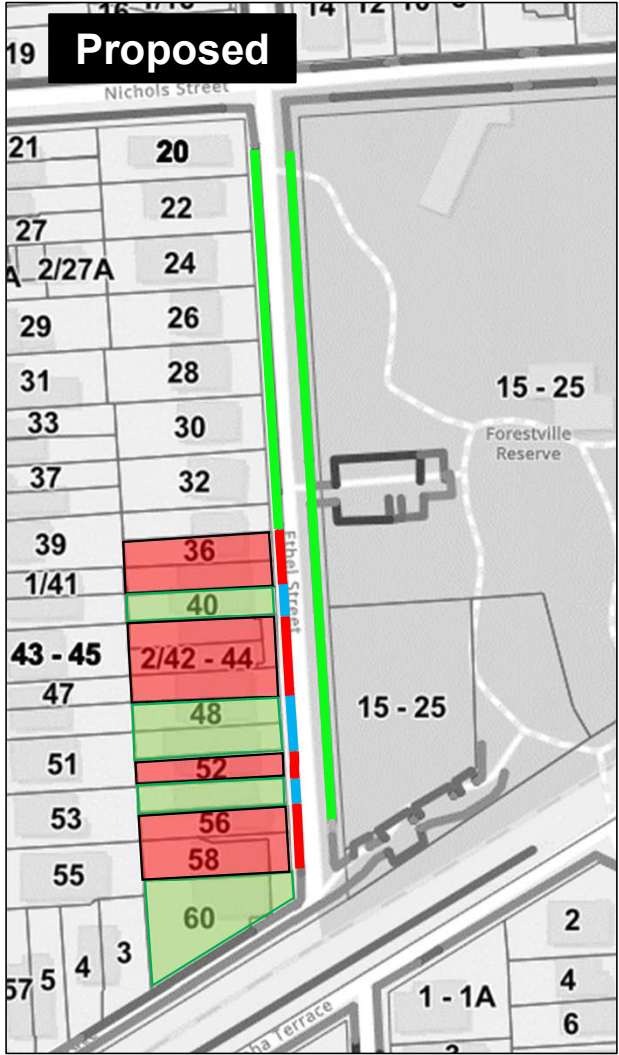

Ethel Street, Forestville Permit Zone Parking Control Changes

Legend:

- Property with Off-Street Parking
- Property without Off-street parking
- Permit Zone (24/7)
- 2P Control (9am-5pm, Mon-Sun)
- Unrestricted