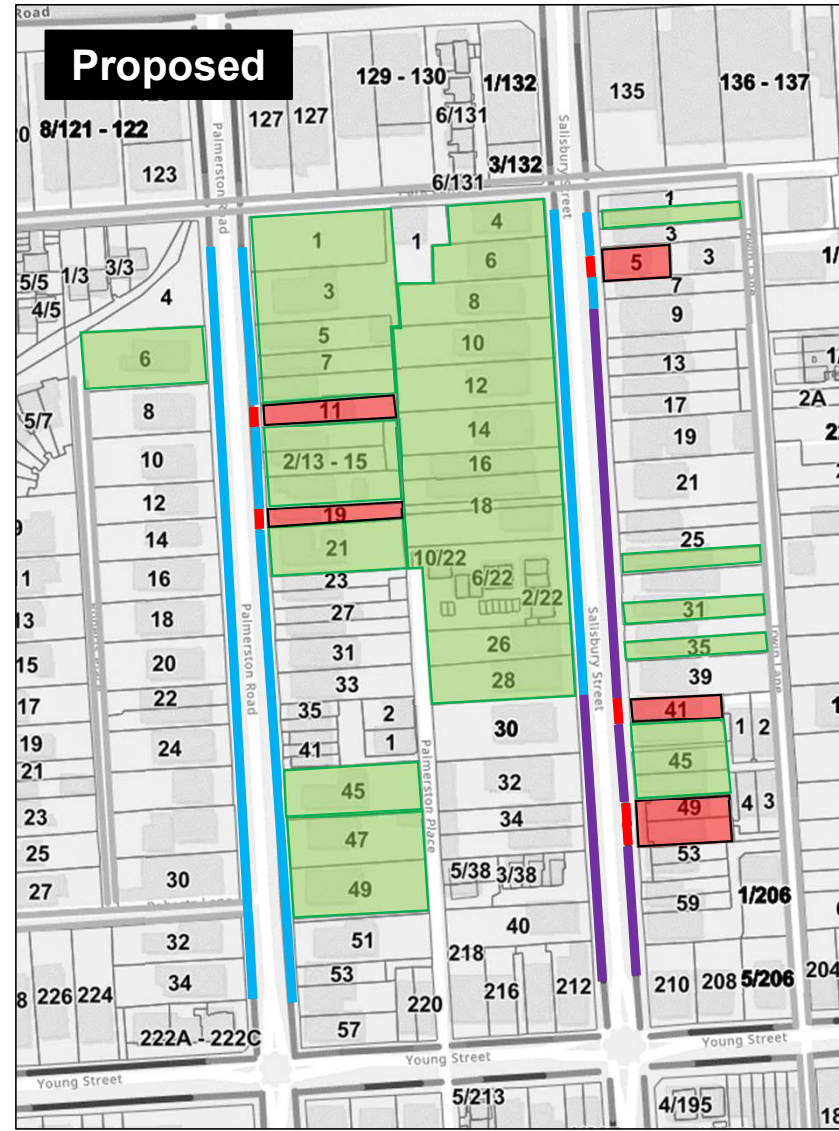

Palmerston Rd & Salisbury St, Unley Permit Zone Parking Control Changes

Legend:

- Property with Off-street Parking
- Property without off-street parking
- Permit Zone (24/7)
- 2P Control (9am-5pm, Mon-Fri)
- 4P Control (9am-5pm, Mon-Fri)