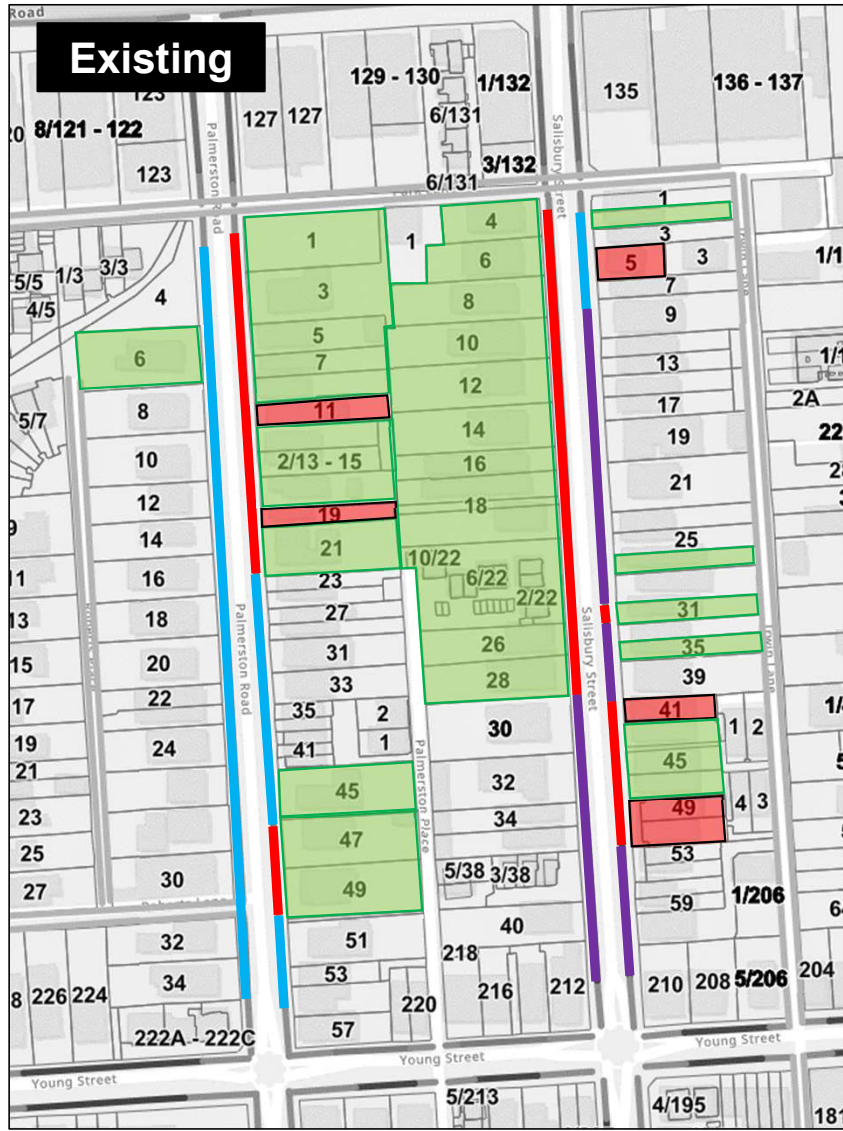

Palmerston Rd & Salisbury St, Unley Permit Zone Parking Control Changes

Legend:

- Property with Off-street Parking
- Property without off-street parking
- Permit Zone (24/7)
- 2P Control (9am-5pm, Mon-Fri)
- 4P Control (9am-5pm, Mon-Fri)