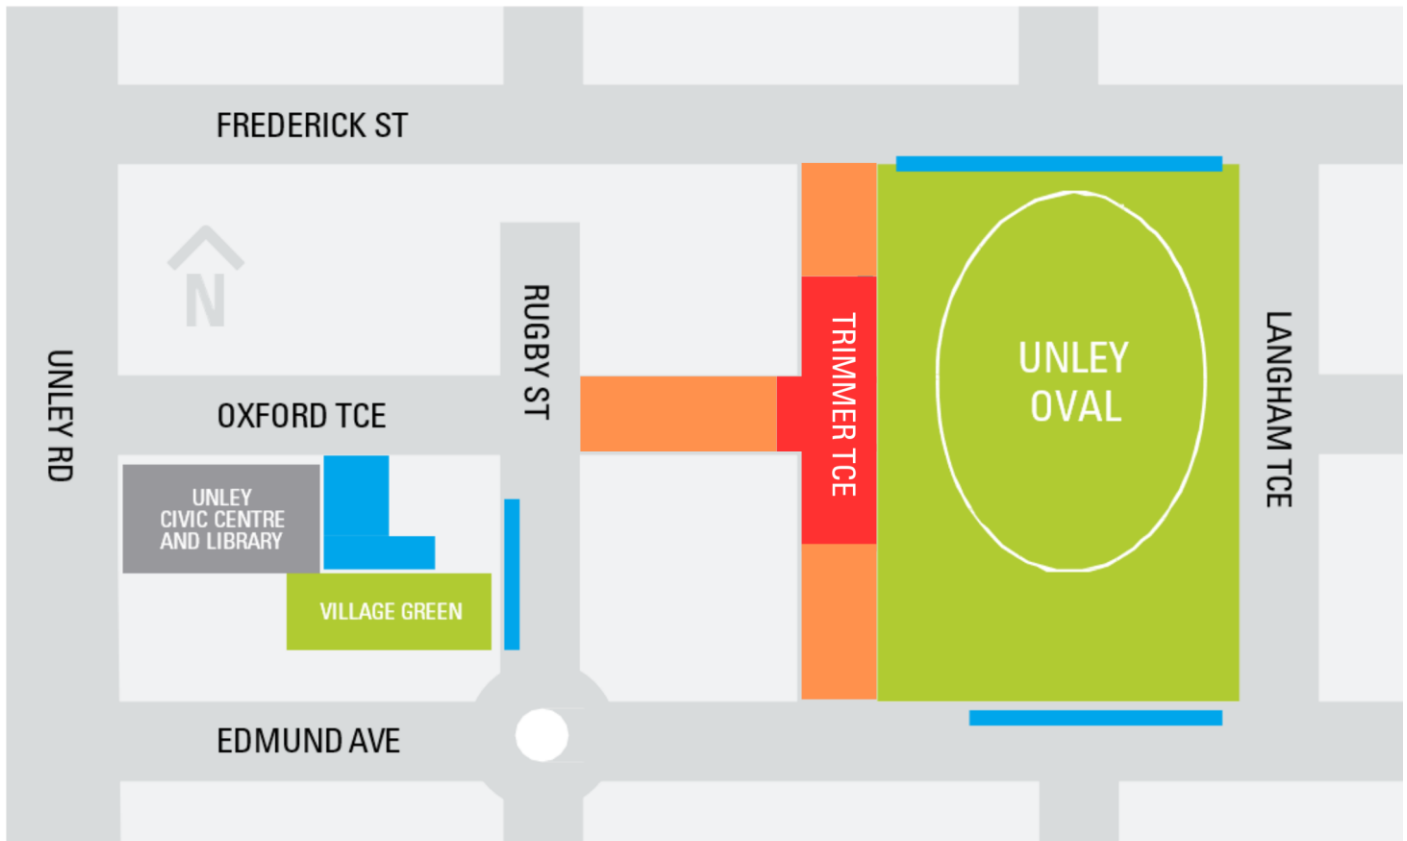

Temporary Road Closures and Parking Changes

Portions of Trimmer Tce and Oxford Tce will be closed from 9am to 3:30pm on Match Days.

Parking restrictions will be in place from 8am – 6pm, Sunday 15 and 22 September.

Temporary Road Closures

From 9am – 3:30pm, Sunday 15 and 22 September, the **red portions of Trimmer Tce and Oxford Tce** will be closed as a safety measure. Detours will be in place.

The areas **marked in orange** will be accessible for local traffic only, with a 25km/h speed restriction in place.

Temporary Parking Changes

From 8am – 6pm, Sunday 15 and 22 September **temporary parking restrictions** will be in place as follows:

- Western side of Rugby St (between Oxford Terrace and Edmund Avenue)
- Southern side of Frederick St (between Trimmer Terrace and Langham Terrace)
- Eastern side of Trimmer Terrace (between Frederick Street and Edmund Avenue)
- Northern side of Edmund Avenue (between Trimmer Terrace and Langham Terrace)
- City of Unley Civic Centre car park