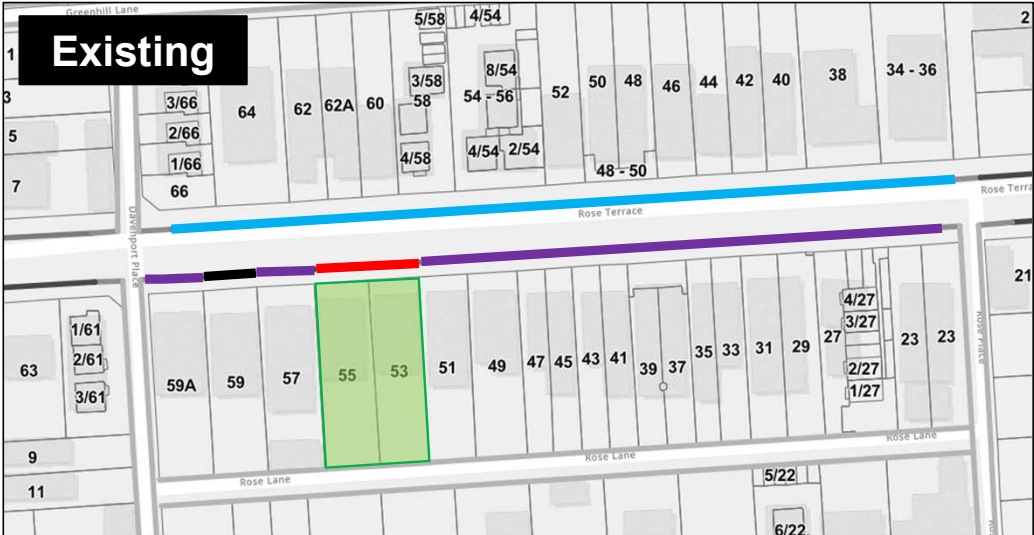

# Rose Terrace, Wayville Permit Zone Parking Control Changes

**Legend:**

- Property with Off-Street Parking
- Property without Off-street parking
- Permit Zone (24/7)
- 2P Control (9am-5pm, Mon-Fri)
- 4P Control (9am-5pm, Mon-Fri)
- 1/2P Control (9am-5pm, Mon-Fri)