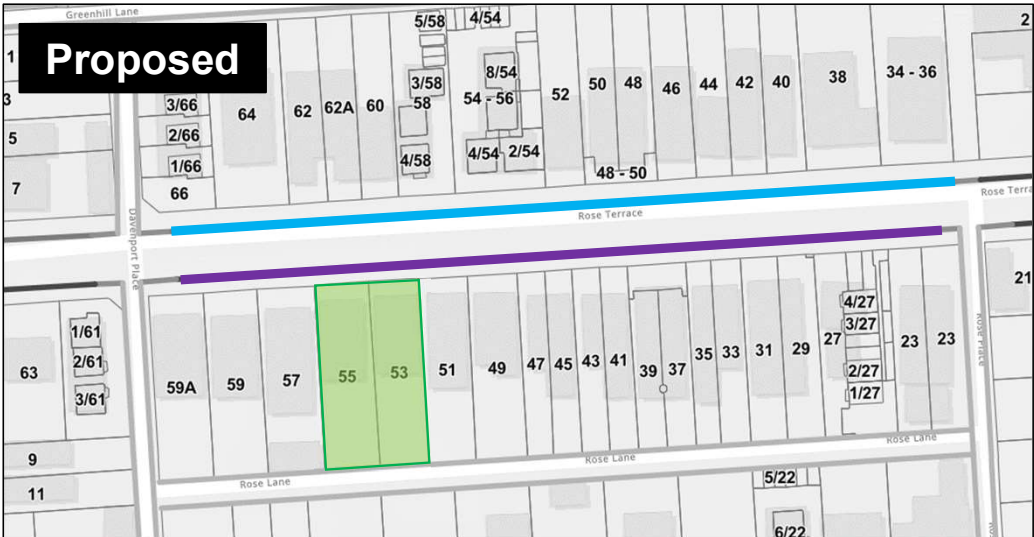

# Rose Terrace, Wayville Permit Zone Parking Control Changes

**Legend:**

- Property with Off-Street Parking
- Property without Off-street parking
- Permit Zone (24/7)
- 2P Control (9am-5pm, Mon-Fri)
- 4P Control (9am-5pm, Mon-Fri)
- 1/2P Control (9am-5pm, Mon-Fri)