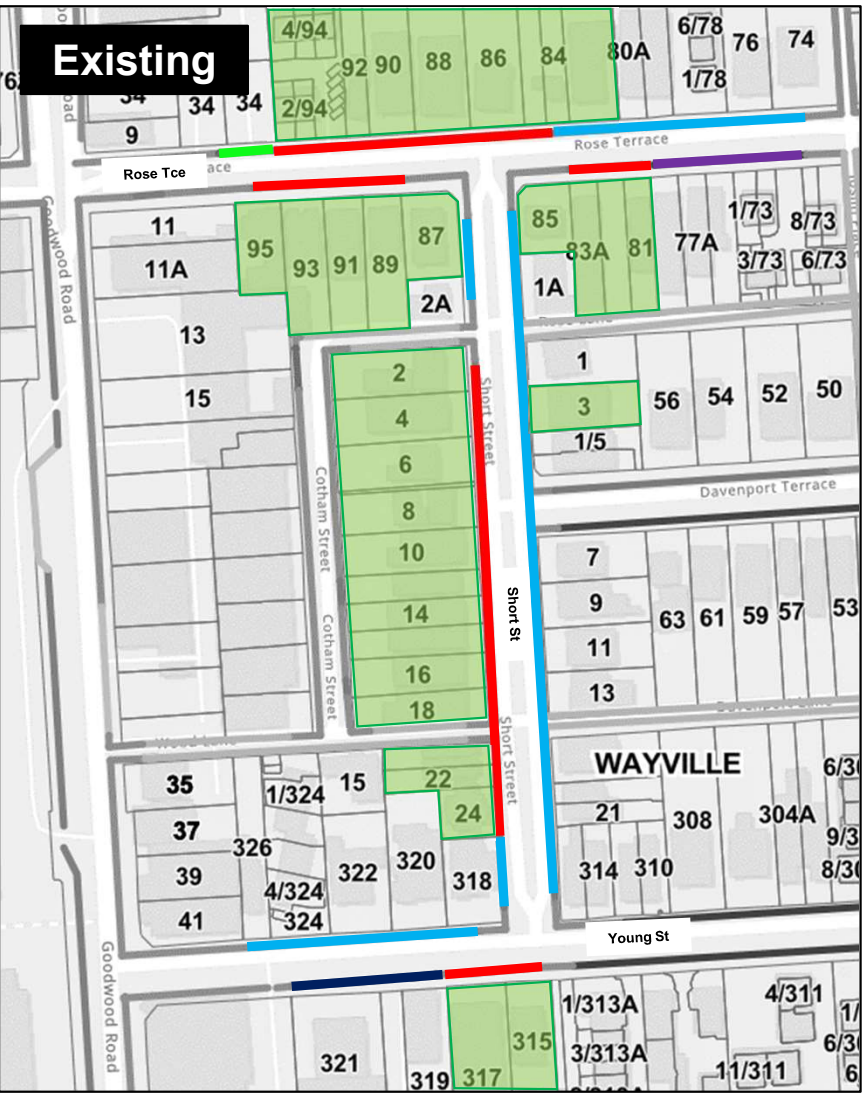

# Rose Tce, Short St & Young St, Wayville Permit Zone Parking Control Changes

**Legend:**

- Property with Off-street Parking
- Property without off-street parking
- Permit Zone (24/7)
- 2P Control (9am-5pm, Mon-Fri)
- 4P Control (9am-5pm, Mon-Fri)
- 3P Control (9am-5pm, Mon-Fri)