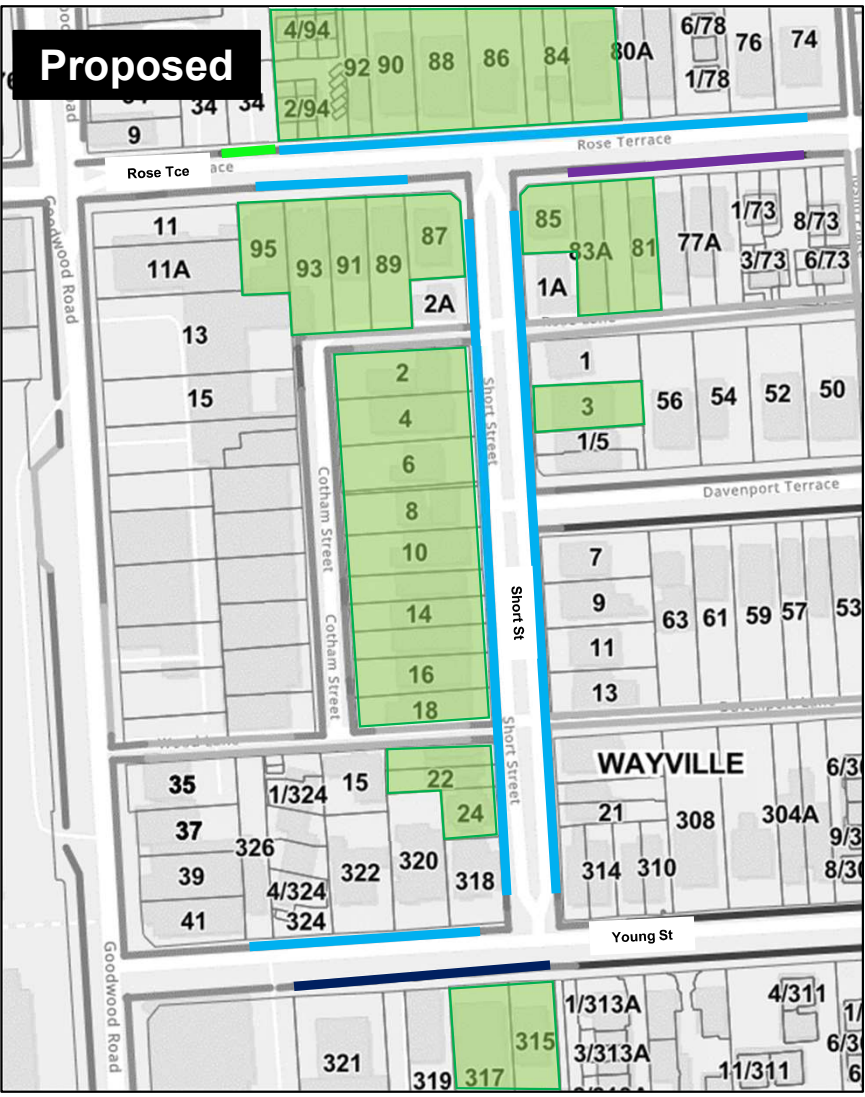

# Rose Tce, Short St & Young St, Wayville Permit Zone Parking Control Changes

**Legend:**

- Property with Off-street Parking
- Property without off-street parking
- Permit Zone (24/7)
- 2P Control (9am-5pm, Mon-Fri)
- 4P Control (9am-5pm, Mon-Fri)
- 3P Control (9am-5pm, Mon-Fri)