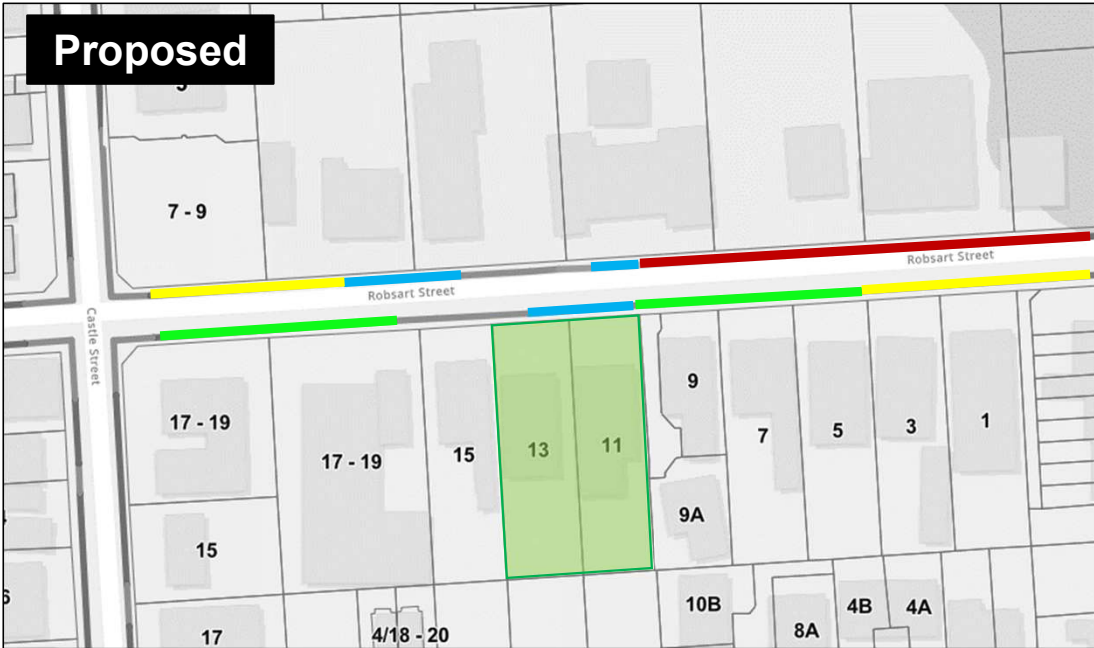

# Robsart Street, Parkside Permit Zone Parking Control Changes

**Legend:**

- Property with Off-Street Parking
- Property without Off-street parking
- No Stopping (8am-4pm, School Days) & Permit Zone (All Other Times)
- No Stopping (8:15am-9-15am & 2:45pm-3:45pm, School Days)
- No Parking (8:15am-9-15am & 2:45pm-3:45pm, School Days)
- No Stopping (8am-4pm, School Days)
- Unrestricted