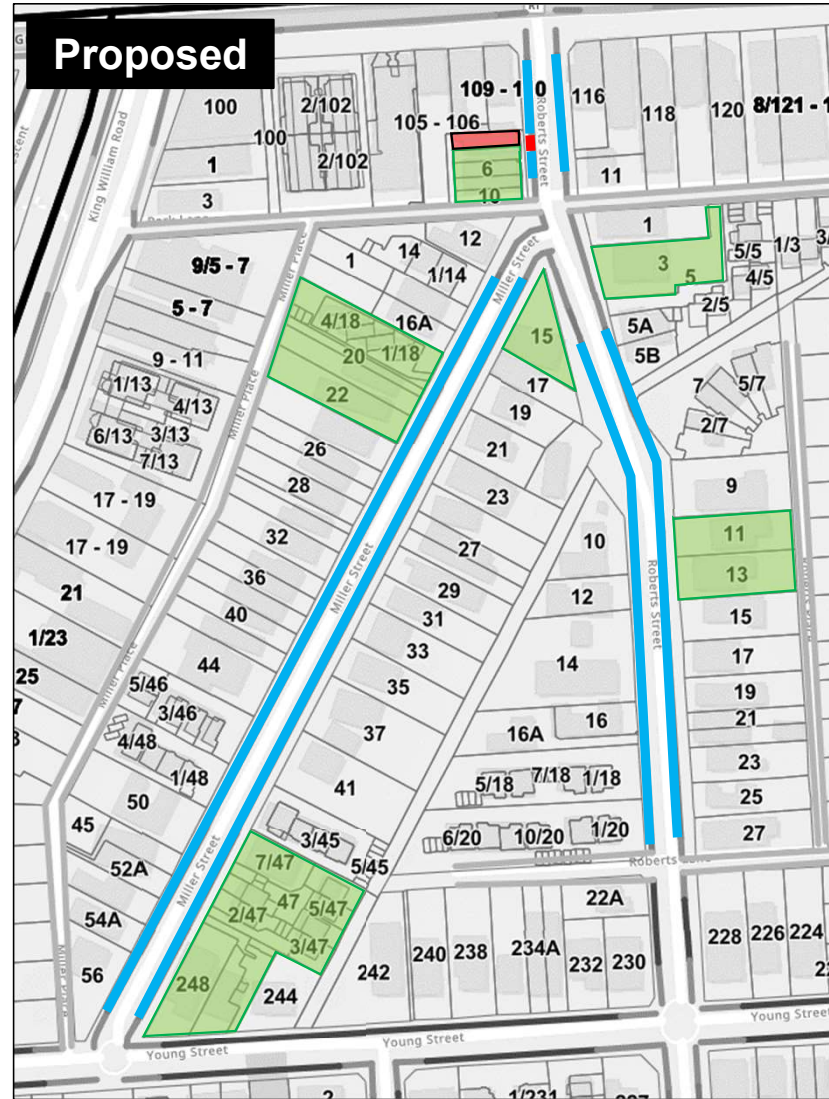

Miller St & Roberts St, Unley Permit Zone Parking Control Changes

Legend:

- Property with Off-street Parking
- Property without Off-street parking
- Permit Zone (24/7)
- 2P Control (9am-5pm, Mon-Fri)