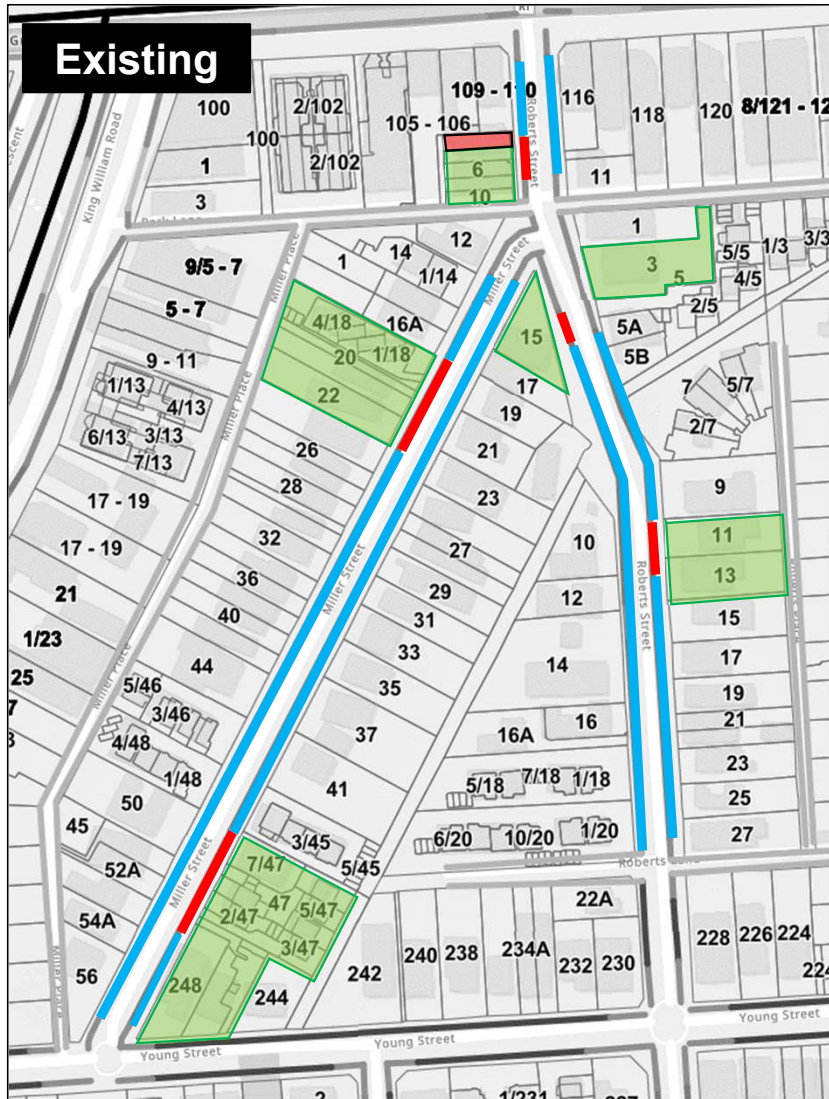

Miller St & Roberts St, Unley Permit Zone Parking Control Changes

Legend:

- Property with Off-street Parking
- Property without Off-street parking
- Permit Zone (24/7)
- 2P Control (9am-5pm, Mon-Fri)