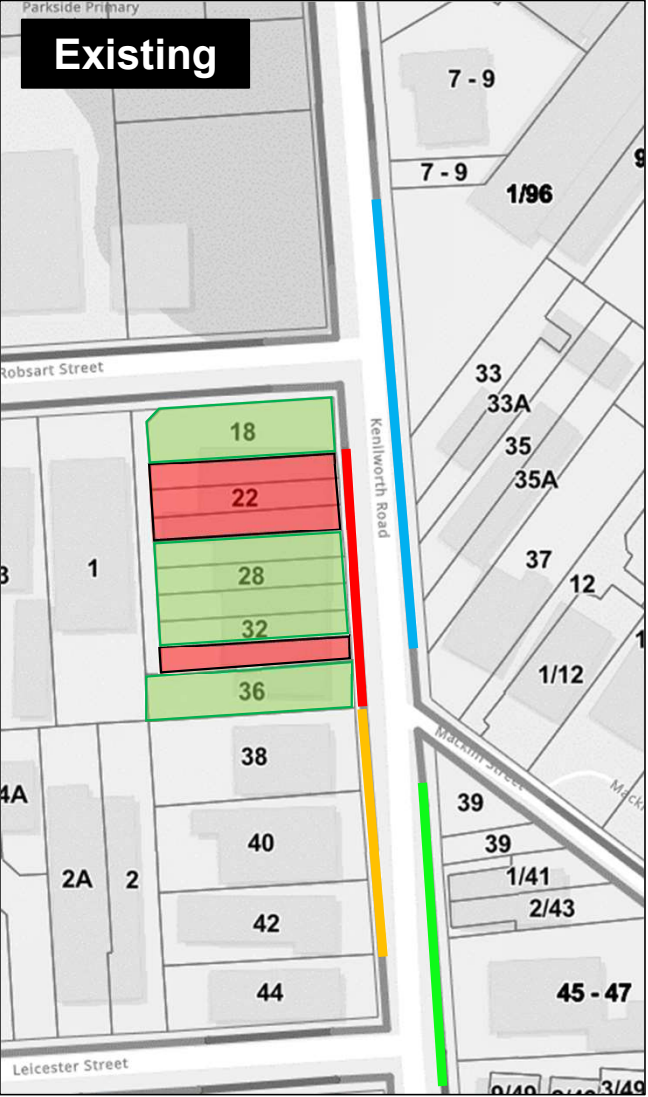

Kenilworth Road, Parkside Permit Zone Parking Control Changes

Legend:

- Property with Off-Street Parking / No Current Resident Only Permit
- Property without Off-street parking
- Permit Zone (24/7)
- No Stopping (8am-9am & 3pm-4pm, Mon-Fri) & 2P Control (9am-3pm, Mon-Fri)
- No Stopping (8am-9am & 3pm-4pm, Mon-Fri)
- 2P (9am-3pm, Mon-Fri)
- Unrestricted