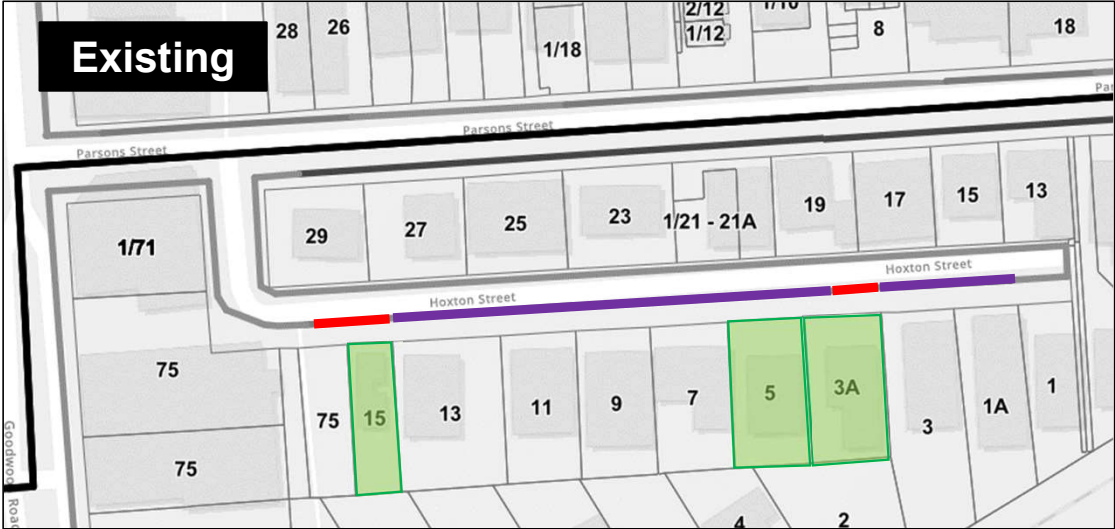

Hoxton Street, Goodwood Permit Zone Parking Control Changes

Legend:

- Property with Off-Street Parking / No Current Resident Permit
- Property without Off-street parking
- Permit Zone (24/7)
- 4P Control (9am-5pm, Mon-Fri)