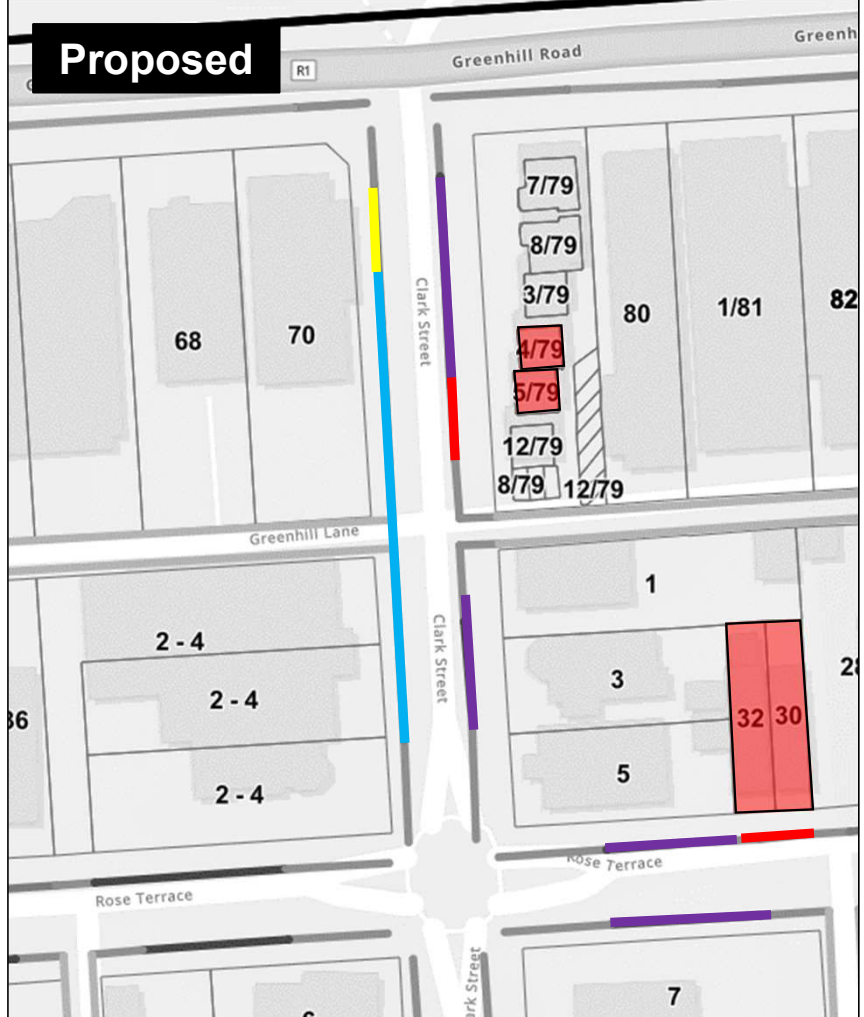

Clark Street and Rose Terrace, Wayville Permit Zone Parking Control Changes

- Legend:**
- Property with Off-Street Parking
 - Property without Off-street parking
 - Permit Zone (24/7)
 - 2P Control (9am-5pm, Mon-Fri)
 - 4P Control (9am-5pm, Mon-Fri)
 - No Parking (7-9am & 4-6pm, Mon-Fri)