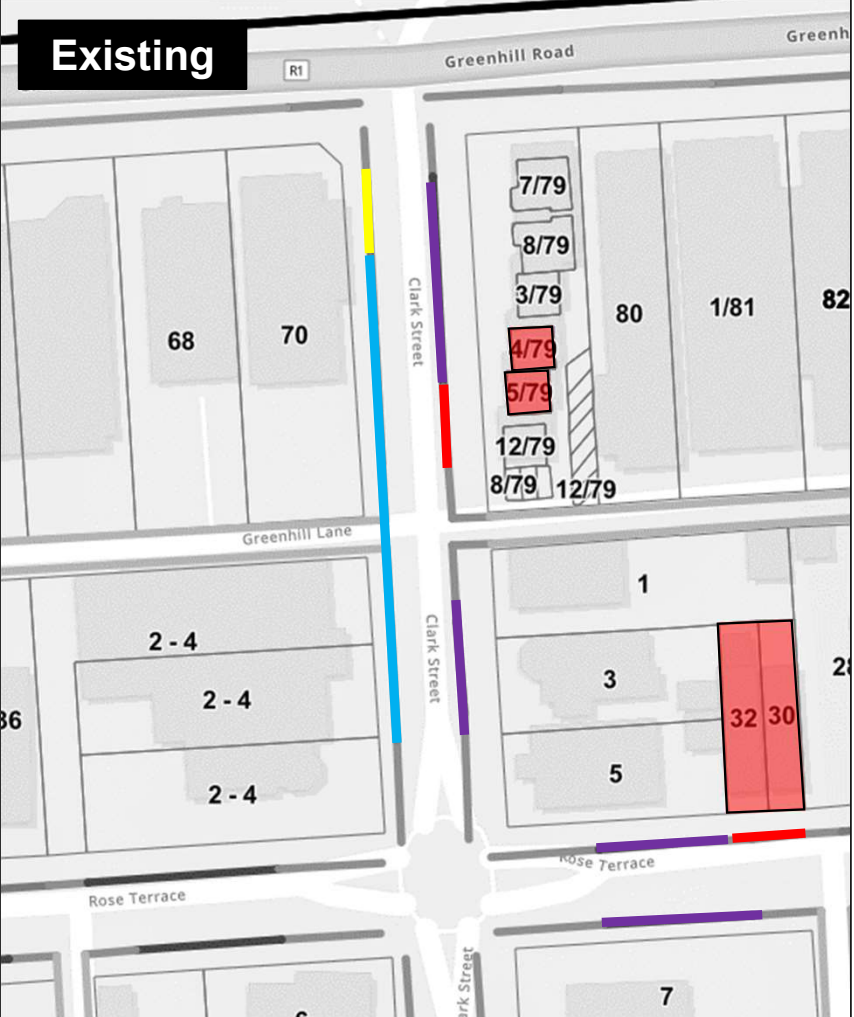

Clark Street and Rose Terrace, Wayville Permit Zone Parking Control Changes

- Legend:**
- Property with Off-Street Parking
 - Property without Off-street parking
 - Permit Zone (24/7)
 - 2P Control (9am-5pm, Mon-Fri)
 - 4P Control (9am-5pm, Mon-Fri)
 - No Parking (7-9am & 4-6pm, Mon-Fri)