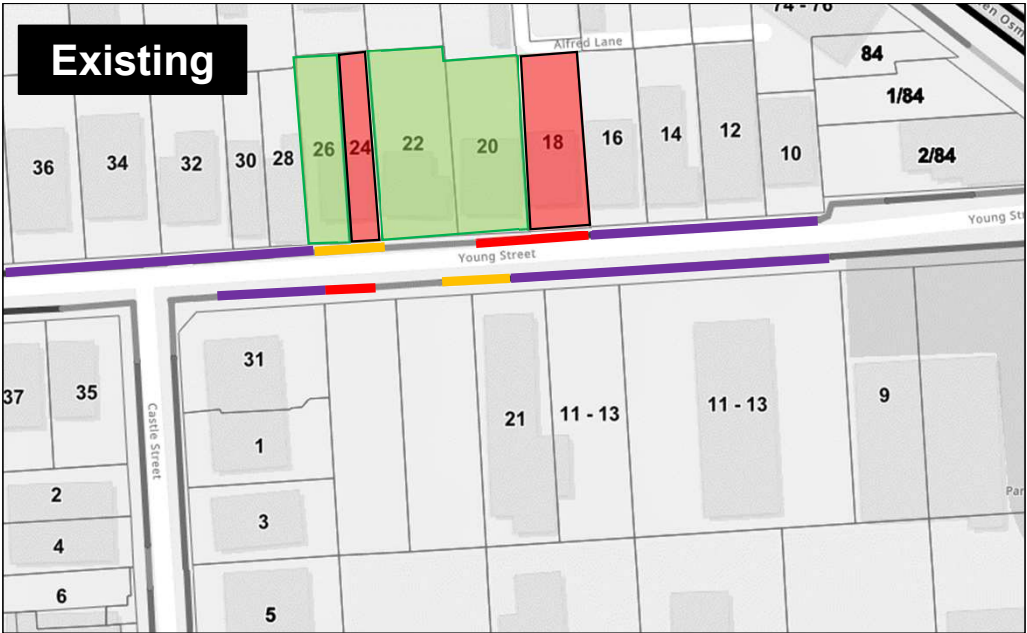

Young Street, Parkside Permit Zone Parking Control Changes

Legend:

- Property with Off-Street Parking
- Property without Off-street parking
- Permit Zone (24/7)
- No Stopping (8am-4pm, School Days) & Permit Zone (All Other Times)
- 3P Control (9am-5pm, Mon-Fri)
- No Stopping (8am-4pm, School Days Only)