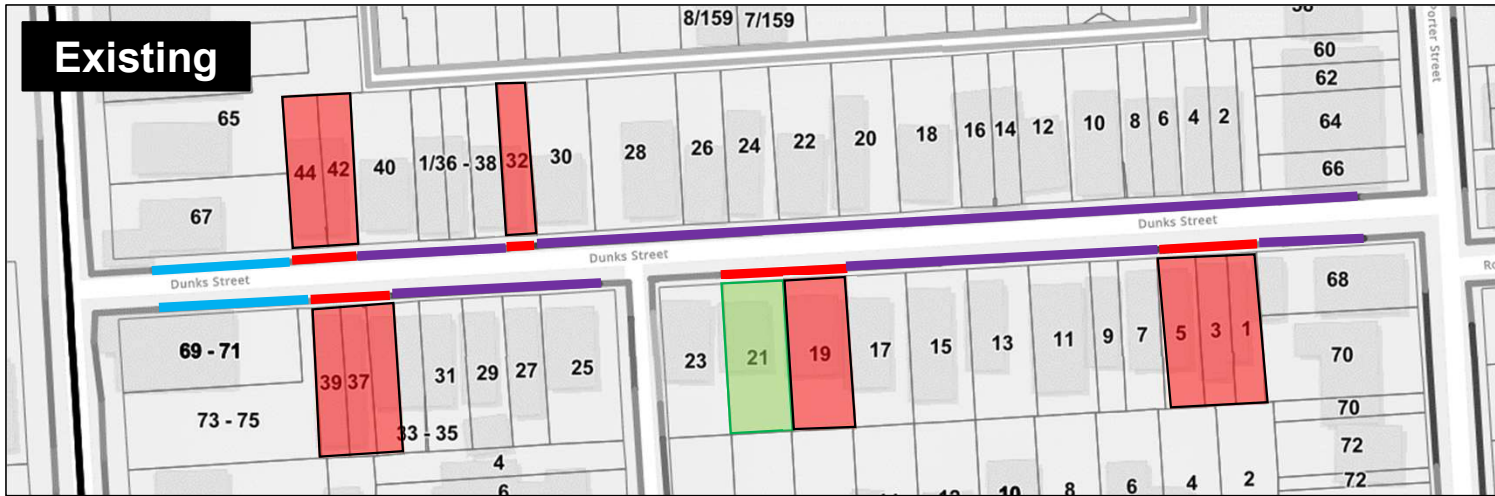

# Dunks Street, Parkside Permit Zone Parking Control Changes

**Existing**

**Proposed**

**Legend:**

- Property with Off-Street Parking
- Property without Off-street parking
- Permit Zone (24/7)
- 2P Control (9am-5pm, Mon-Fri)
- 4P Control (9am-5pm, Mon-Fri)