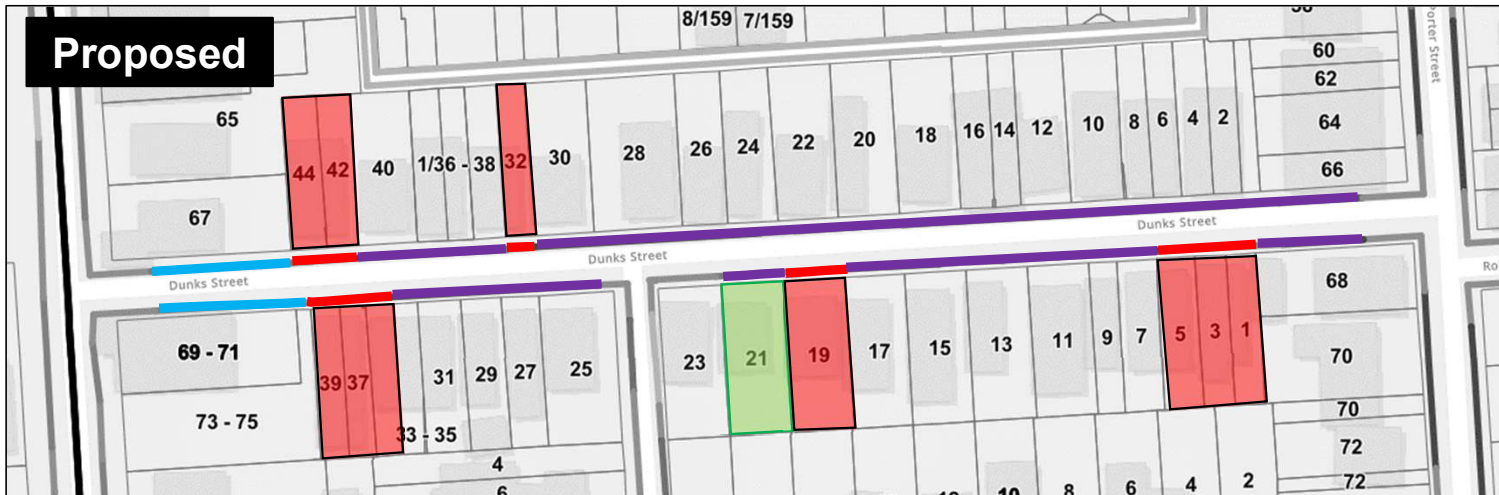

# Dunks Street, Parkside Permit Zone Parking Control Changes

**Existing**

**Proposed**

**Legend:**

- Property with Off-Street Parking
- Property without Off-street parking
- Permit Zone (24/7)
- 2P Control (9am-5pm, Mon-Fri)
- 4P Control (9am-5pm, Mon-Fri)